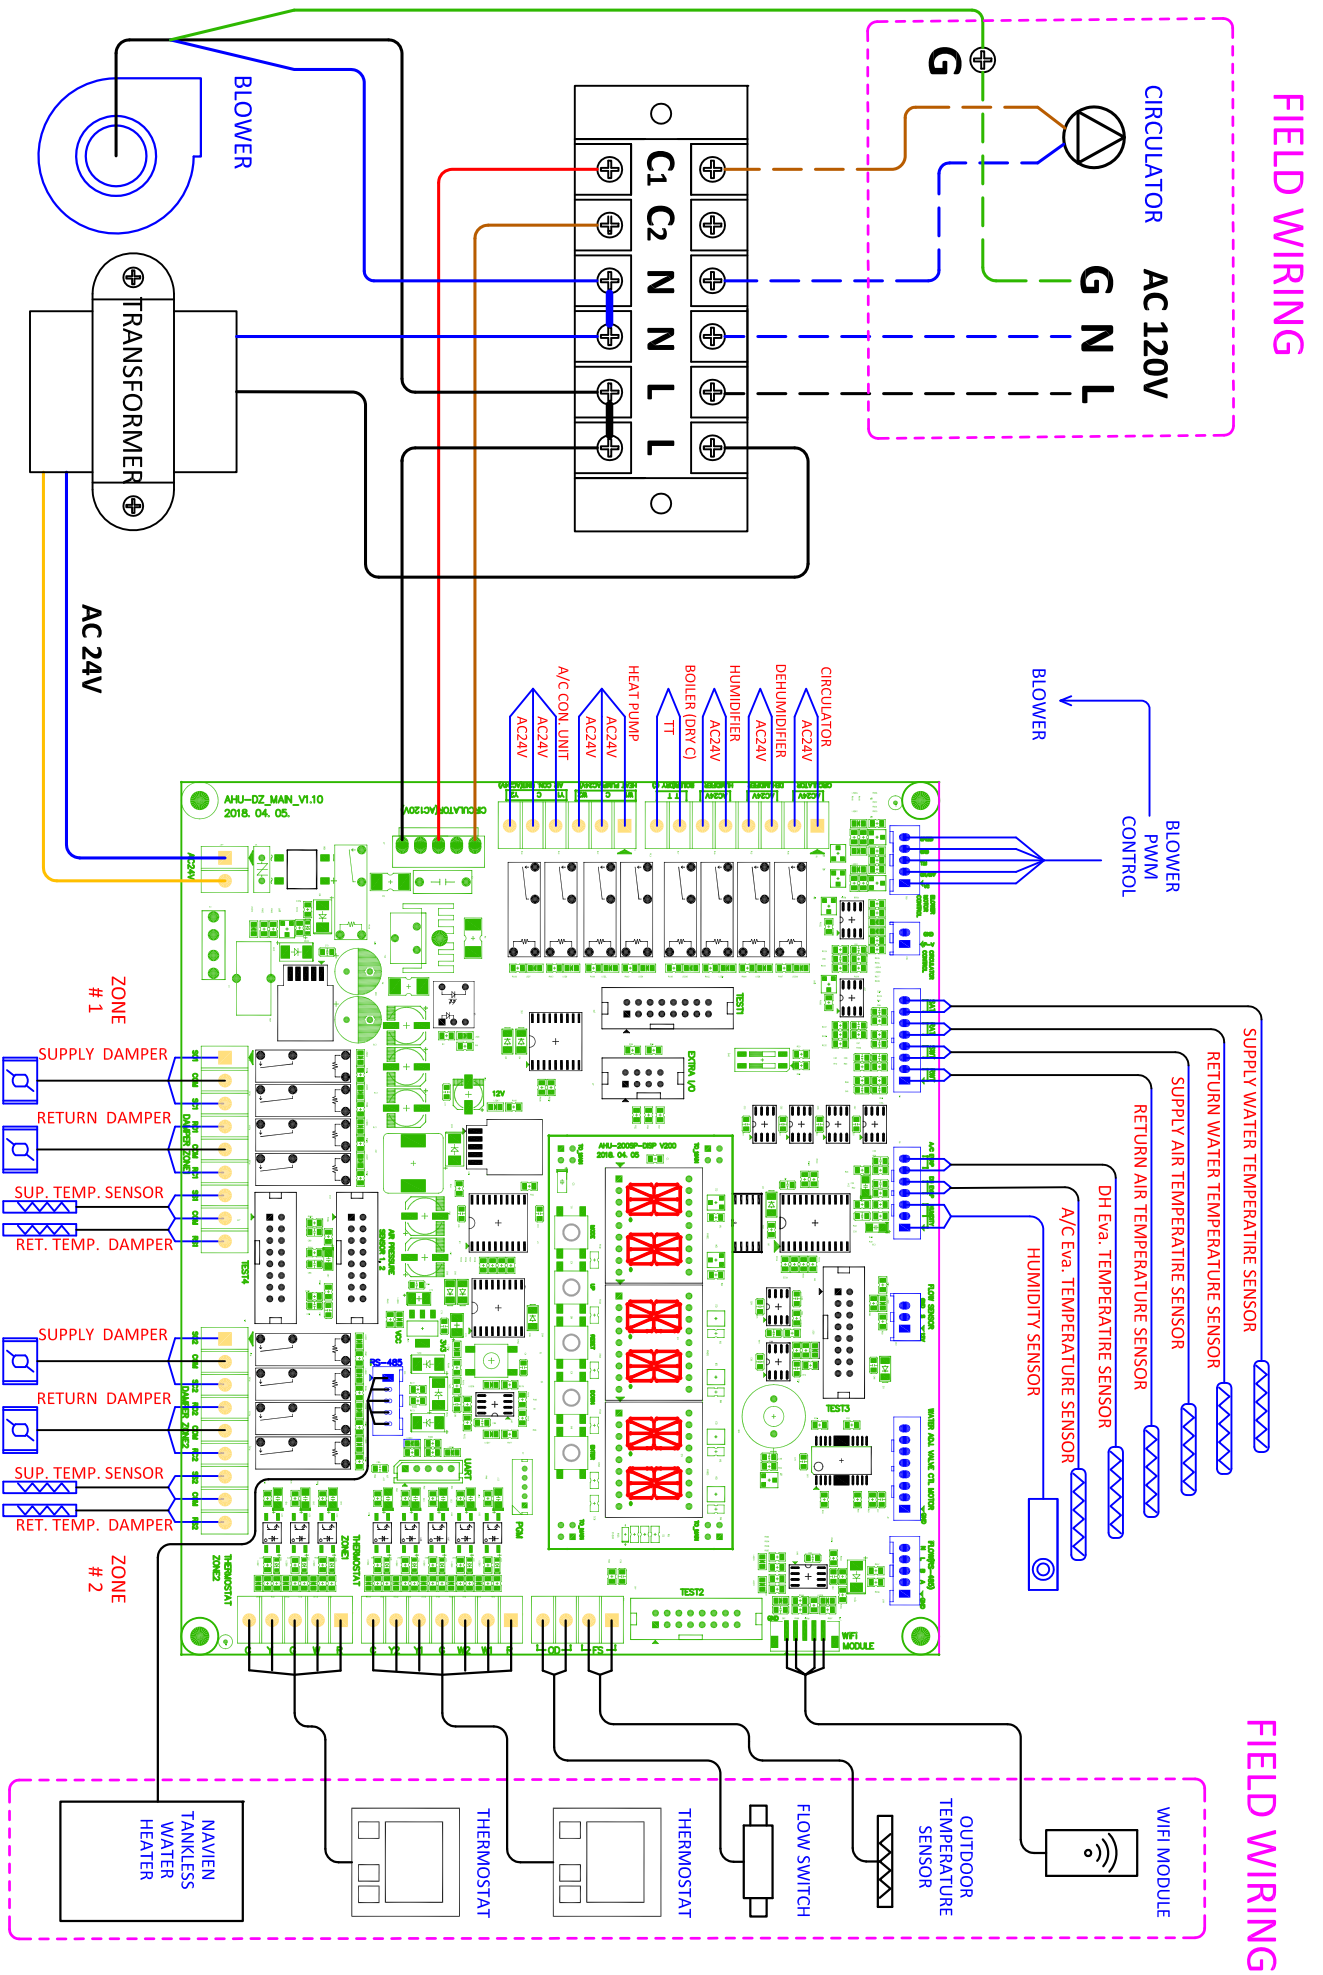

DOUBLE ZONE Wiring Diagram

FIELD WIRING

FIELD WIRING

LEGEND L : LINE/HOT N : NEUTRAL G : GROUND C1 : CIRCULATOR SPEED CONTROL C2 : CIRCULATOR RELAY CONTROL