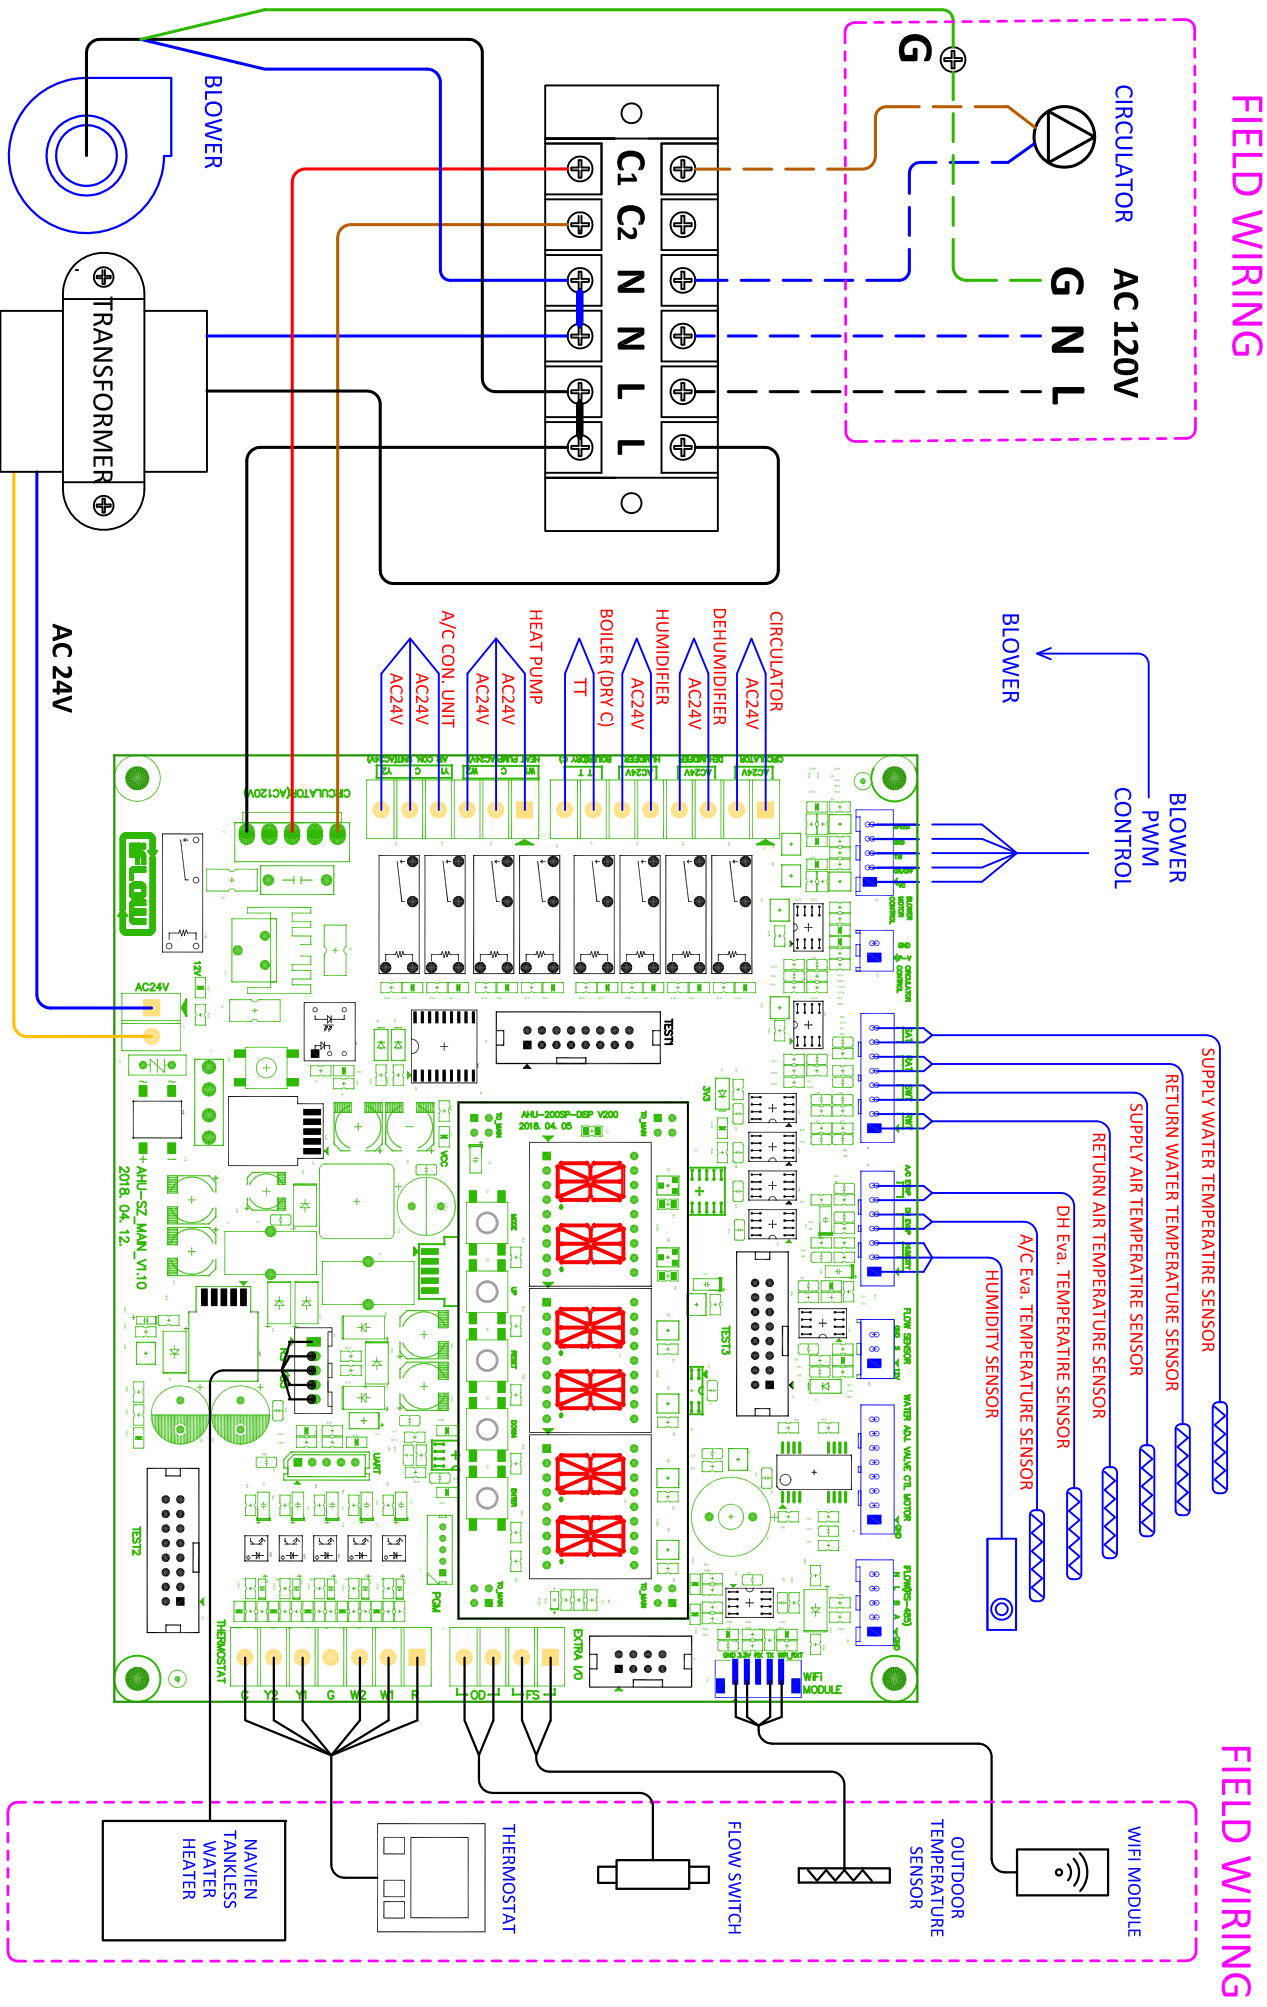

# SINGLE ZONE Wiring Diagram

FIELD WIRING

FIELD WIRING

**LEGEND** L : LINE/HOT N : NEUTRAL G : GROUND C1 : CIRCULATOR SPEED CONTROL C2 : CIRCULATOR RELAY CONTROL